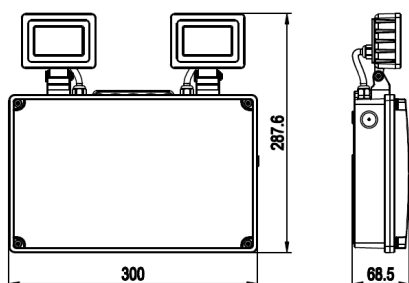

2x500LM HIGH OUTPUT IP65 TWINSPOOT

The TS/LED/HO twinspace luminaire provide three hour, non-maintained emergency lighting when you need it most. The twinspace heads are adjustable for optimal utilisation of light.

The IP65 protection against dust and water ingress makes this luminaire suitable for the most demanding applications.

Dimensions

Features :

- IP65 & IK07 rated
- High Output 2x500lm
- Available in White or Black finish
- LiFePO4 6.4V 6600mAh lithium batteries
- Colour temperature: 6500K
- 120° Beam angle
- 4 year warranty (2year on battery)

Part code:

TS/LED/HO/WH	IP65 2X500LM TWINSPOOT, WHITE
TS/LED/HO/BLK	IP65 2X500LM TWINSPOOT, BLACK