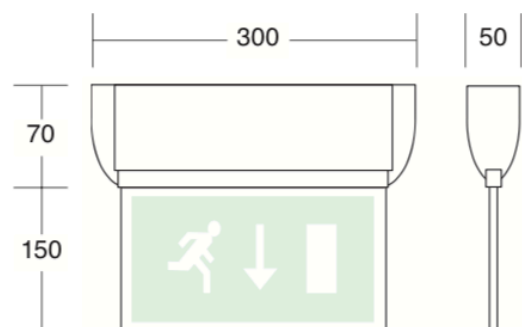

VERSEX

This range of LED exit sign luminaires offers long life, low energy and flexible mounting solutions in a choice of attractive packages. The suspended luminaires feature extruded aluminium housings and a wide range of mounting attachments allowing wall, ceiling or suspended solutions. The recessed luminaires have conventional styling but with all the size and performance benefits provided from the latest LED technology. The luminaires feature a unique method of fitting legend 'screens' onto the face of the acrylic panel.

All luminaires incorporate long life high brightness white LED's with typical life expectancy of over 50,000 hours. Self-test versions are also available.

Features

- 15 x wide angle white LEDs
- Colour Temperature 4500K
- Supply Voltage 230V ~ 50Hz
- IP20
- Wattage 4.5
- Battery 4.8V 0.9Ah NiCd
- 3 year warranty, 1 year on battery